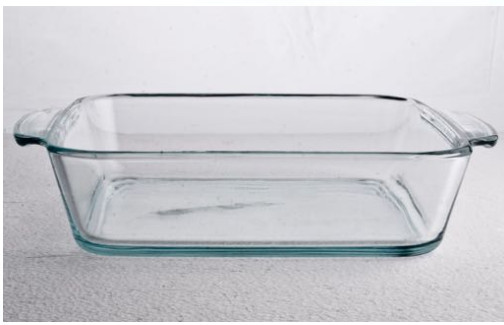

Oblong Casserole with Lid

The most health conscious way of preparing your food. These glassware products can be used to cook, bake or serve your food in. 416x260x160mm. Suitable for use in an oven, microwave and dishwasher. Suitable for cold storage.

8000 ml 7296